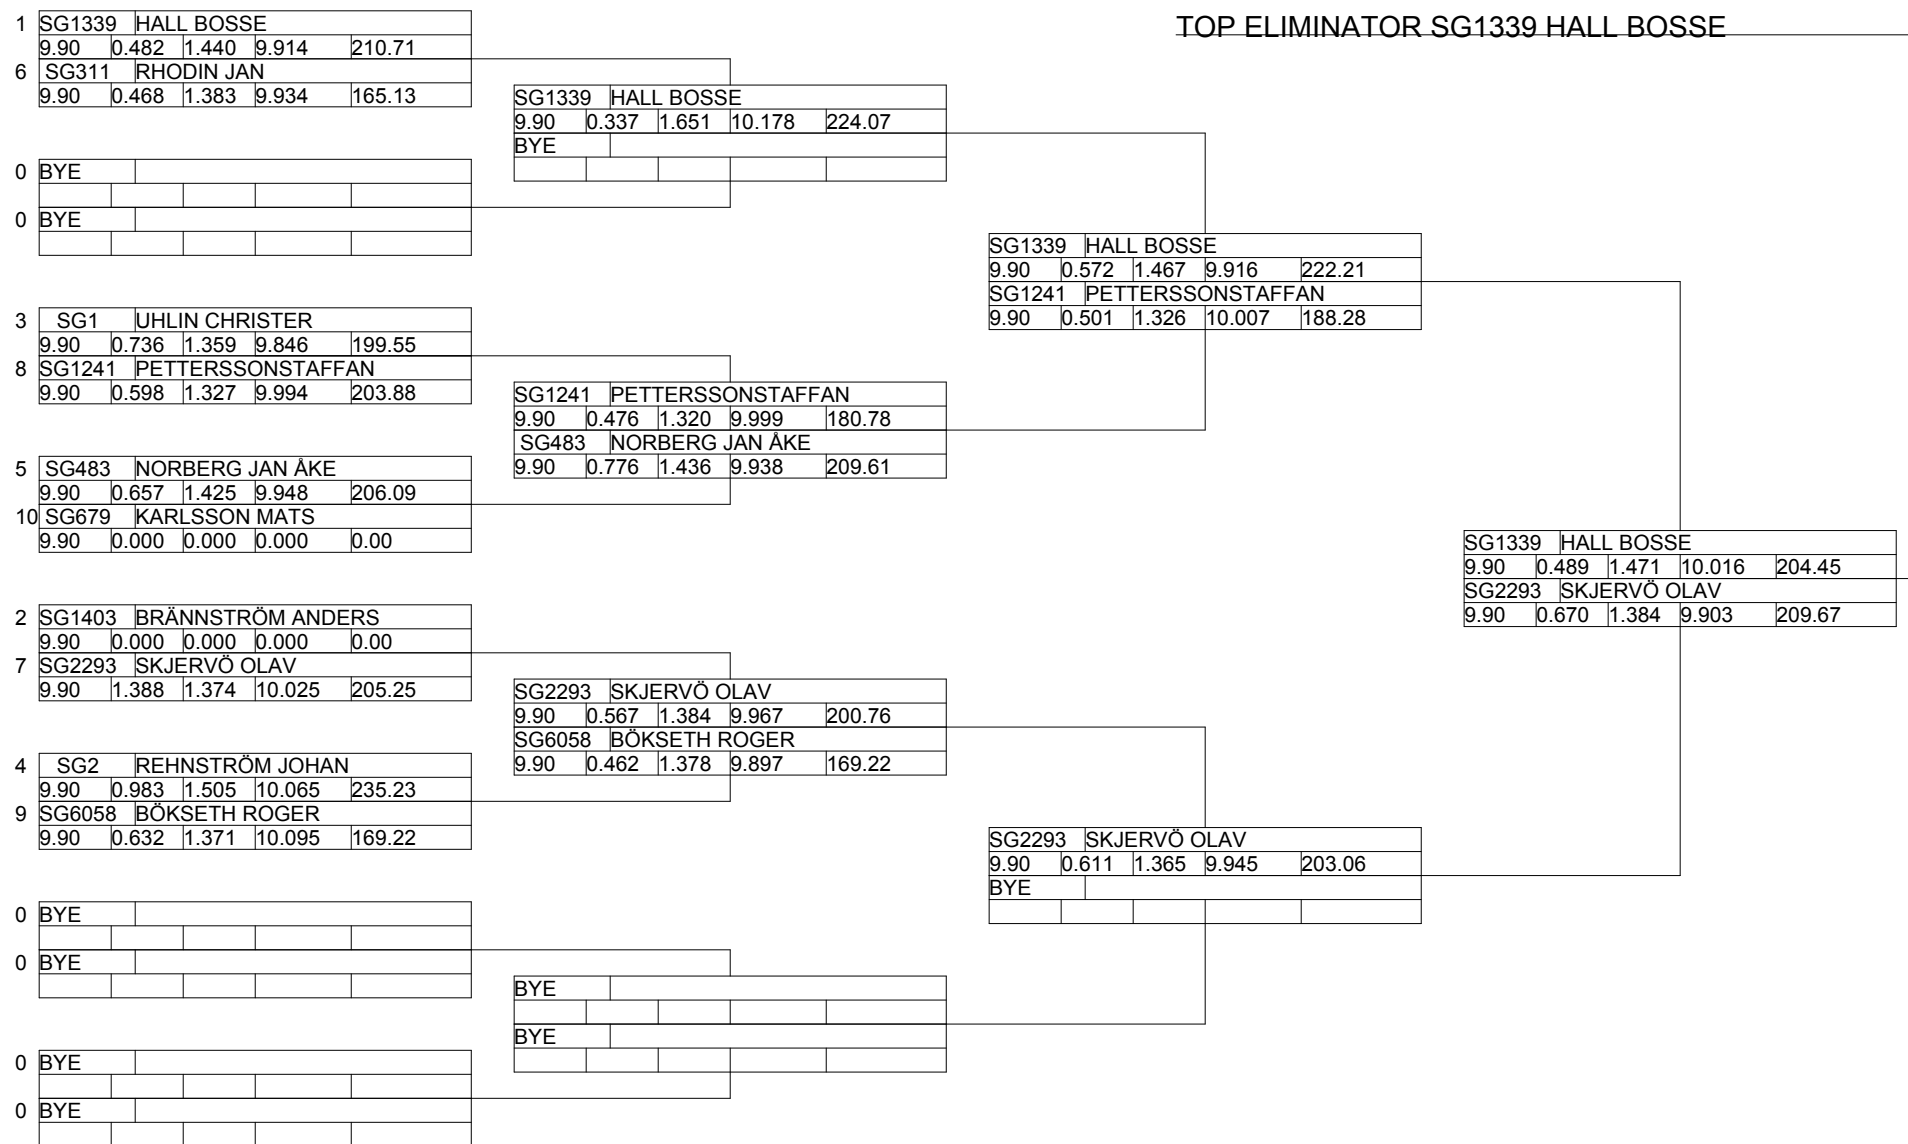

SHRA Skellefteå Timing Crew

GOLD TOWN DRAGRACE

SUPER GAS - - Round 4

Portatree (C) Timing Systems

Qualifying by 3 - Closest to Index
 Sportsman
 Lanechoice by Qualifying Pos