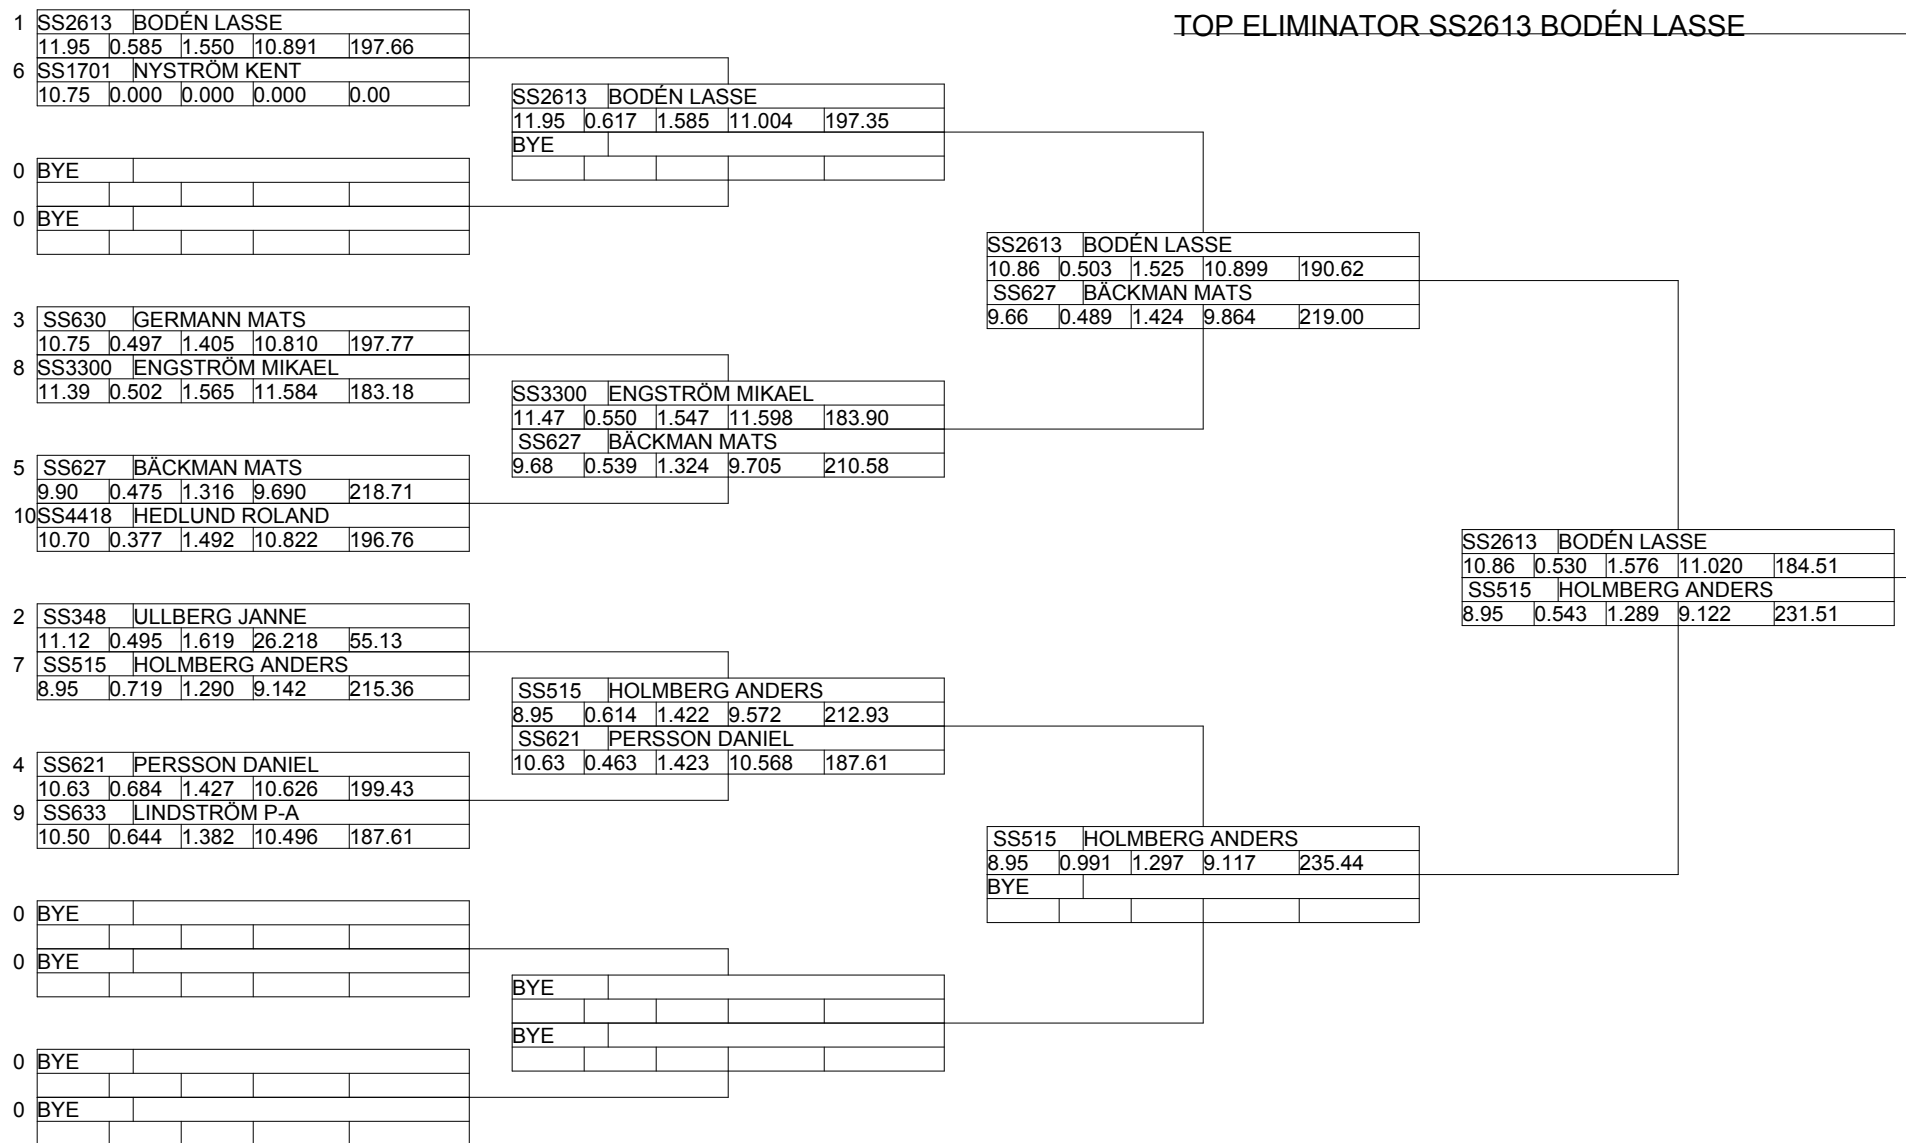

# SHRA Skellefteå Timing Crew

## GOLD TOWN DRAGRACE

### STOCK-SUPER STOCK - - Round 4

Portatree (C) Timing Systems

Qualifying by  
Sportsman  
Lanechoice by Qualifying Pos