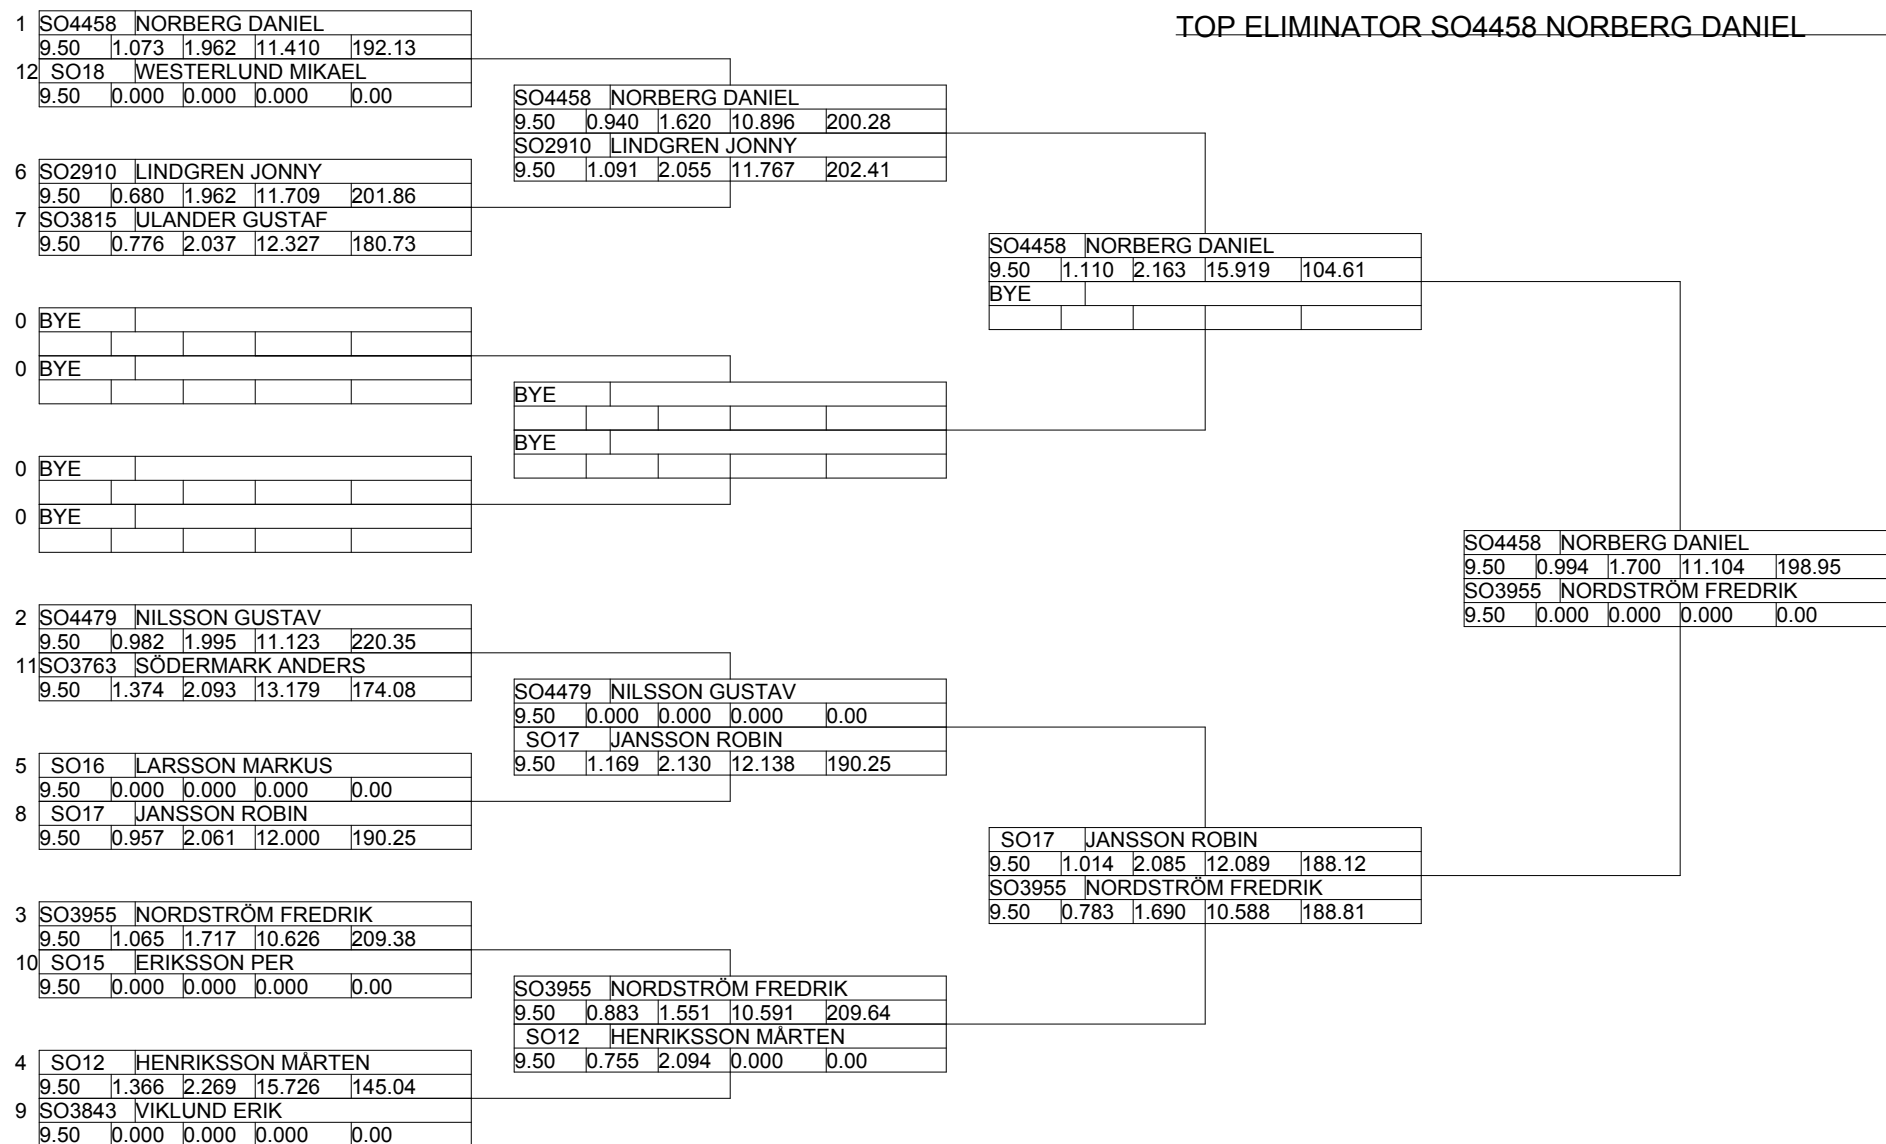

SHRA Skellefteå Timing Crew

GOLD TOWN DRAGRACE

SKELLEFTEÅ OPEN - - Round 4

Portatree (C) Timing Systems

Qualifying by 1 - Best ET
 Pro
 Lanechoice by Qualifying Pos