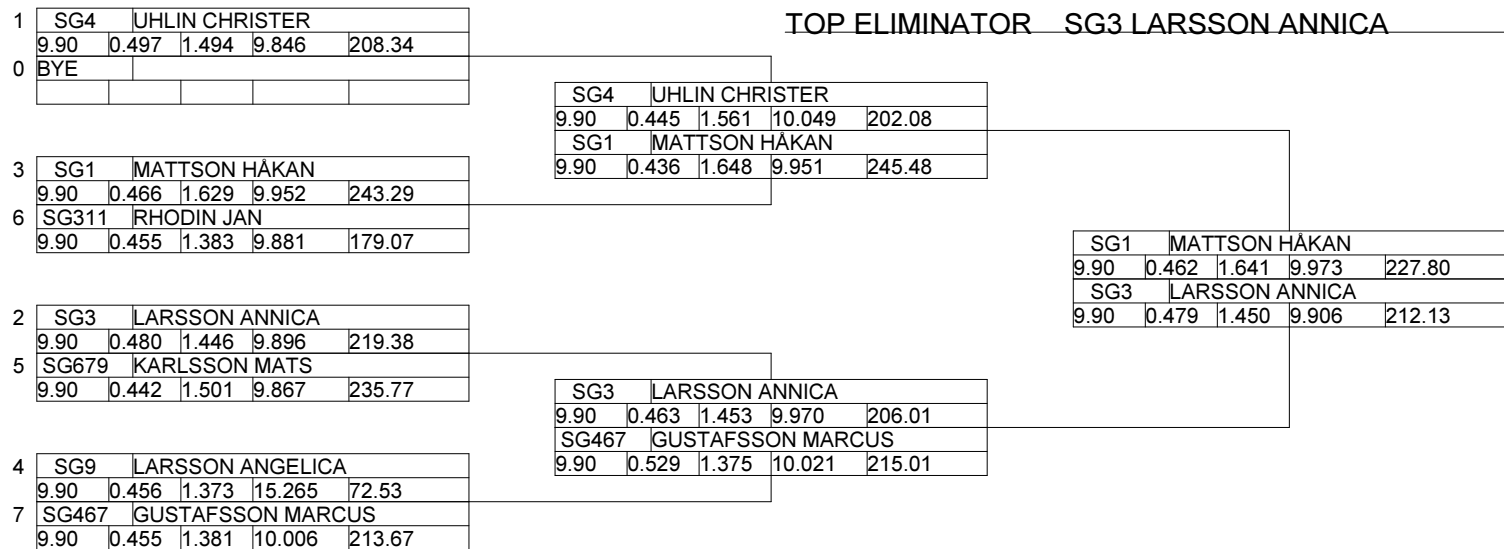

Skellefteå MS Timing Crew

Logart Gold Town Summer Nats 2017

Super Gas - - Round 3

Portatree (C) Timing Systems

Lanechoice by Qualifying Pos
Sportsman
3 - Closest to Index