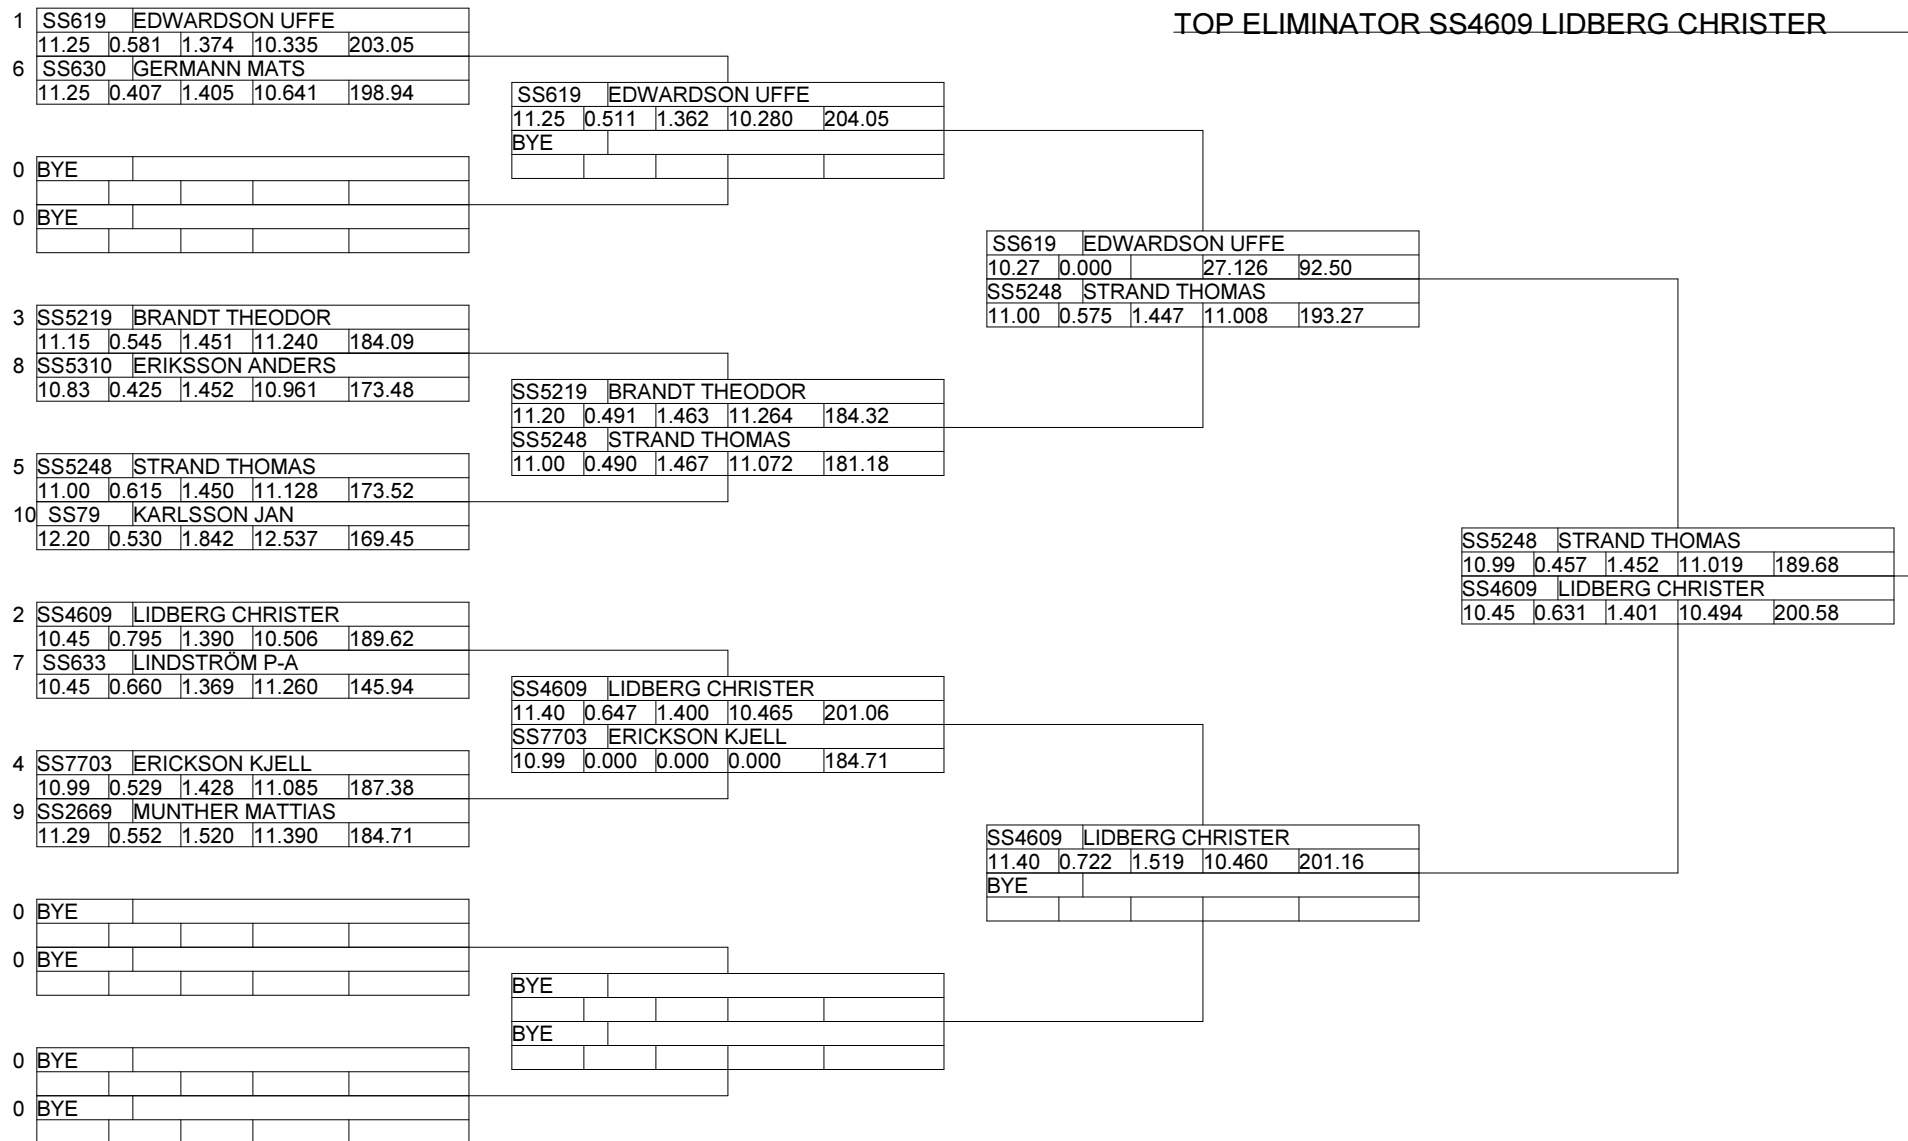

Skellefteå MS Timing Crew

Logart Gold Town Summer Nats 2017

Stock/Super Stock - - Round 4

Portatree (C) Timing Systems

Qualifying by
Sportsman
Lanechoice by Qualifying Pos