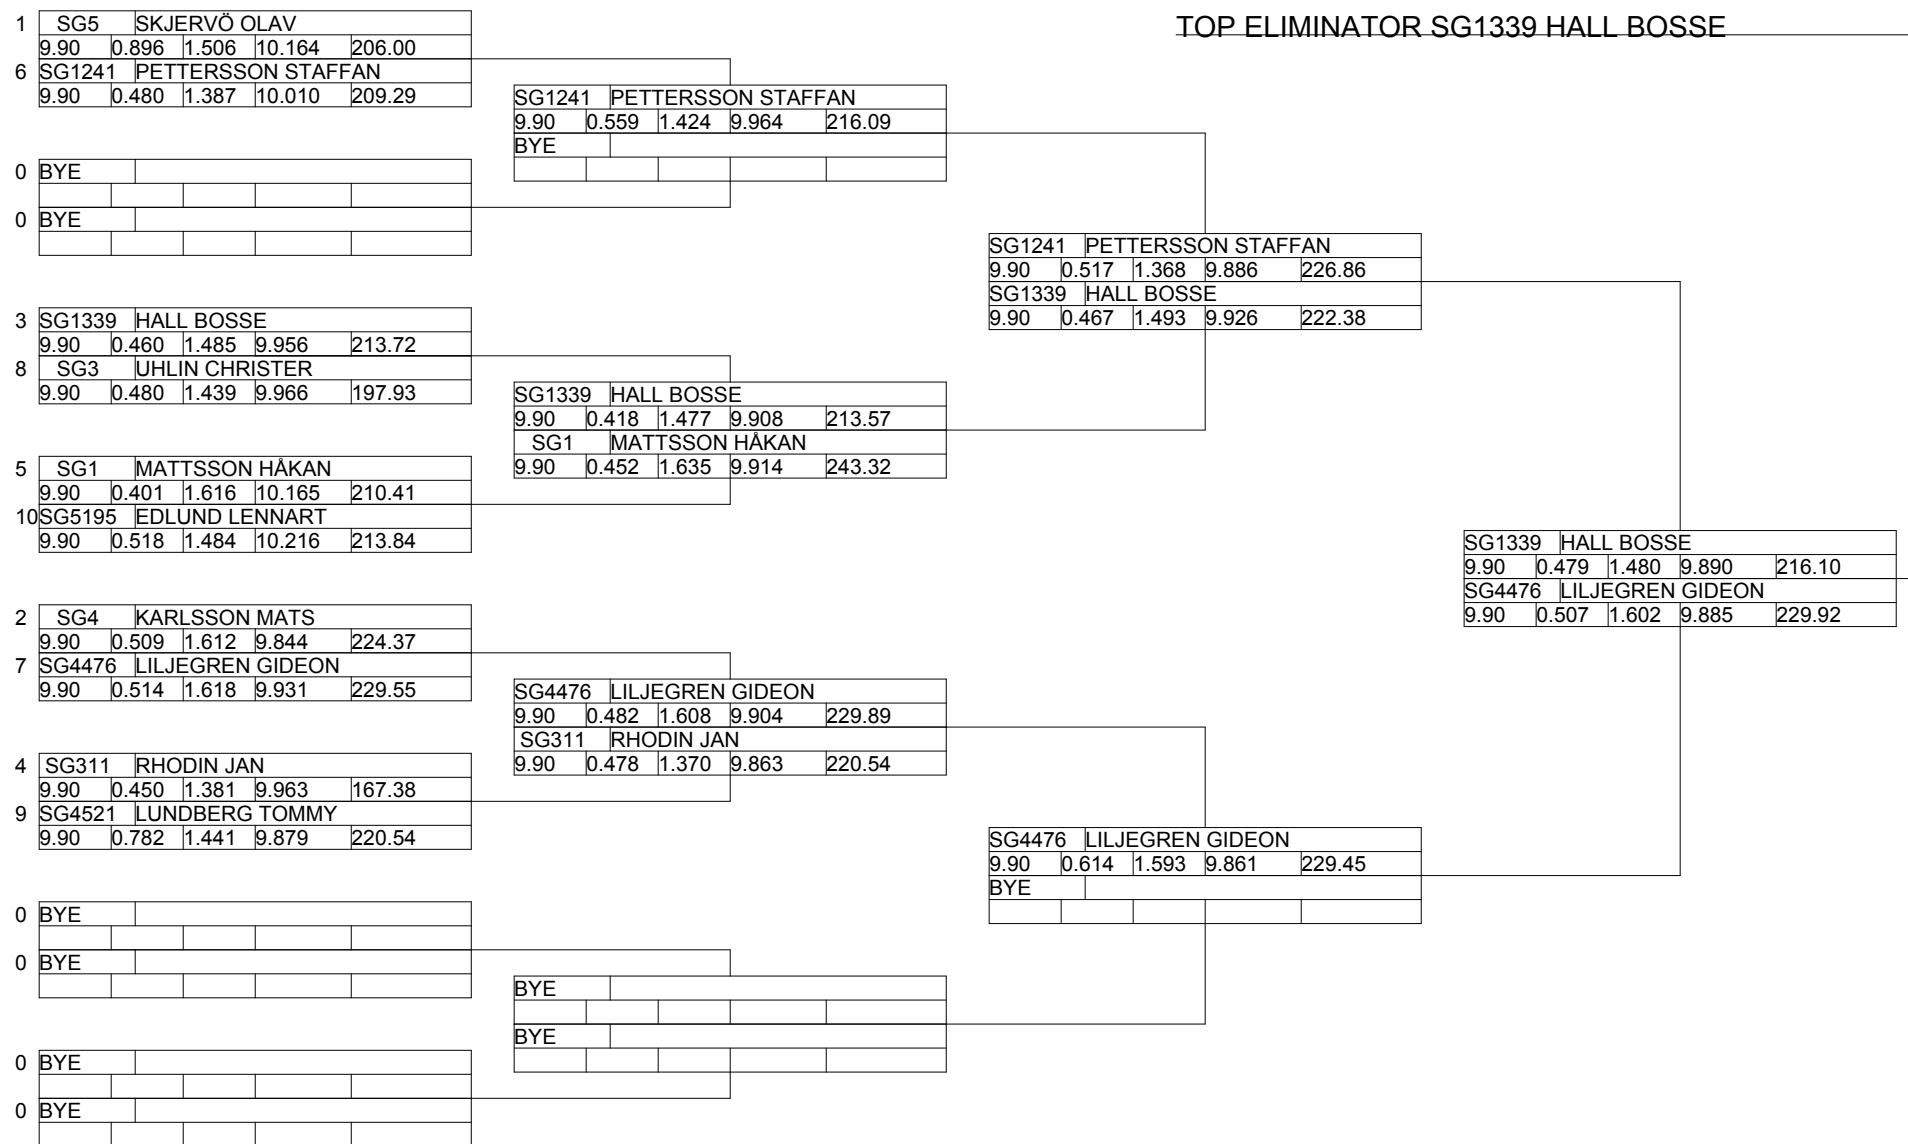

SHRA Skellefteå Timing Crew

Gold Town Summer Nats 2012

Super Gas - - Round 4

Portatree (C) Timing Systems

Qualifying by 3 - Closest to Index
Sportsman
Lanechoice by Qualifying Pos