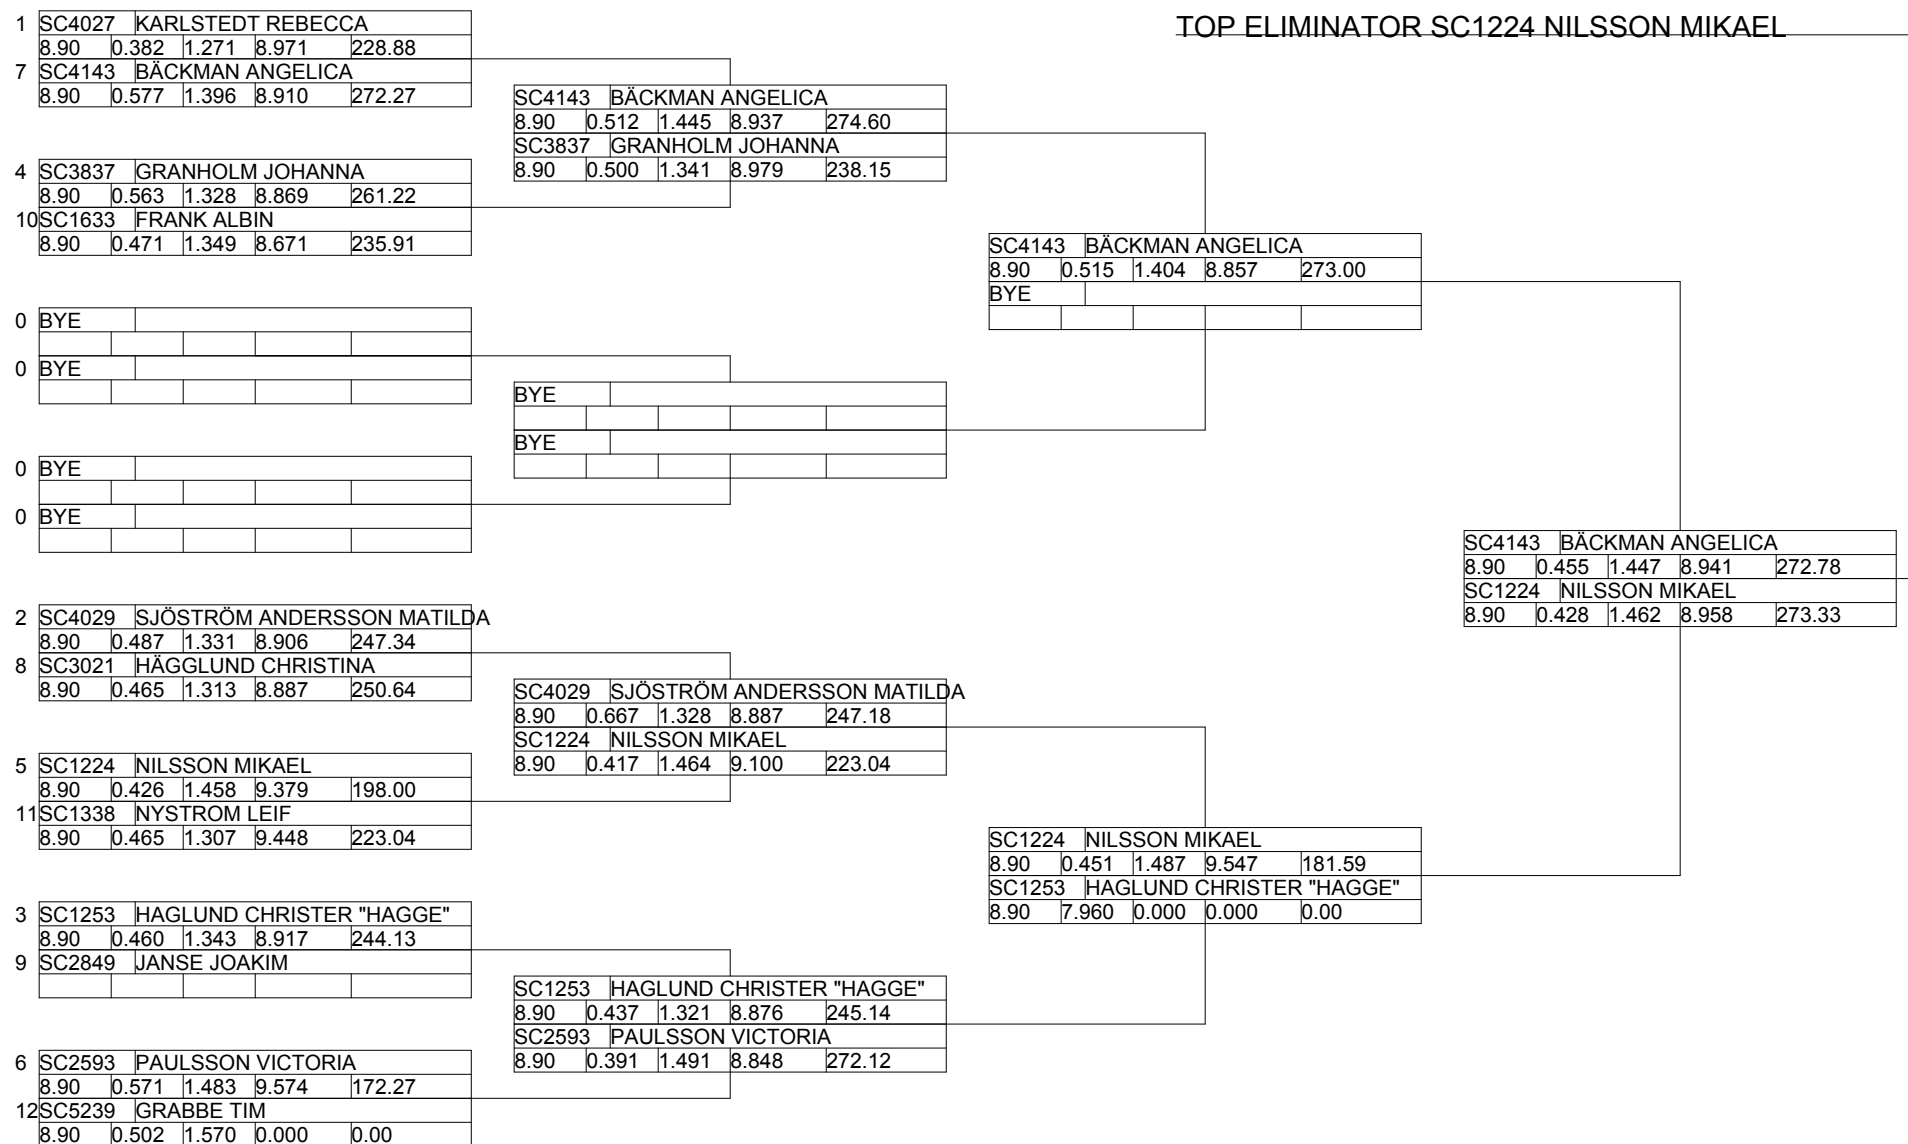

SHRA Skellefteå Timing Crew

Gold Town Summer Nats 2012

Super Comp - - Round 4

Portatree (C) Timing Systems

Qualifying by 3 - Closest to Index
Sportsman
Lanechoice by Qualifying Pos