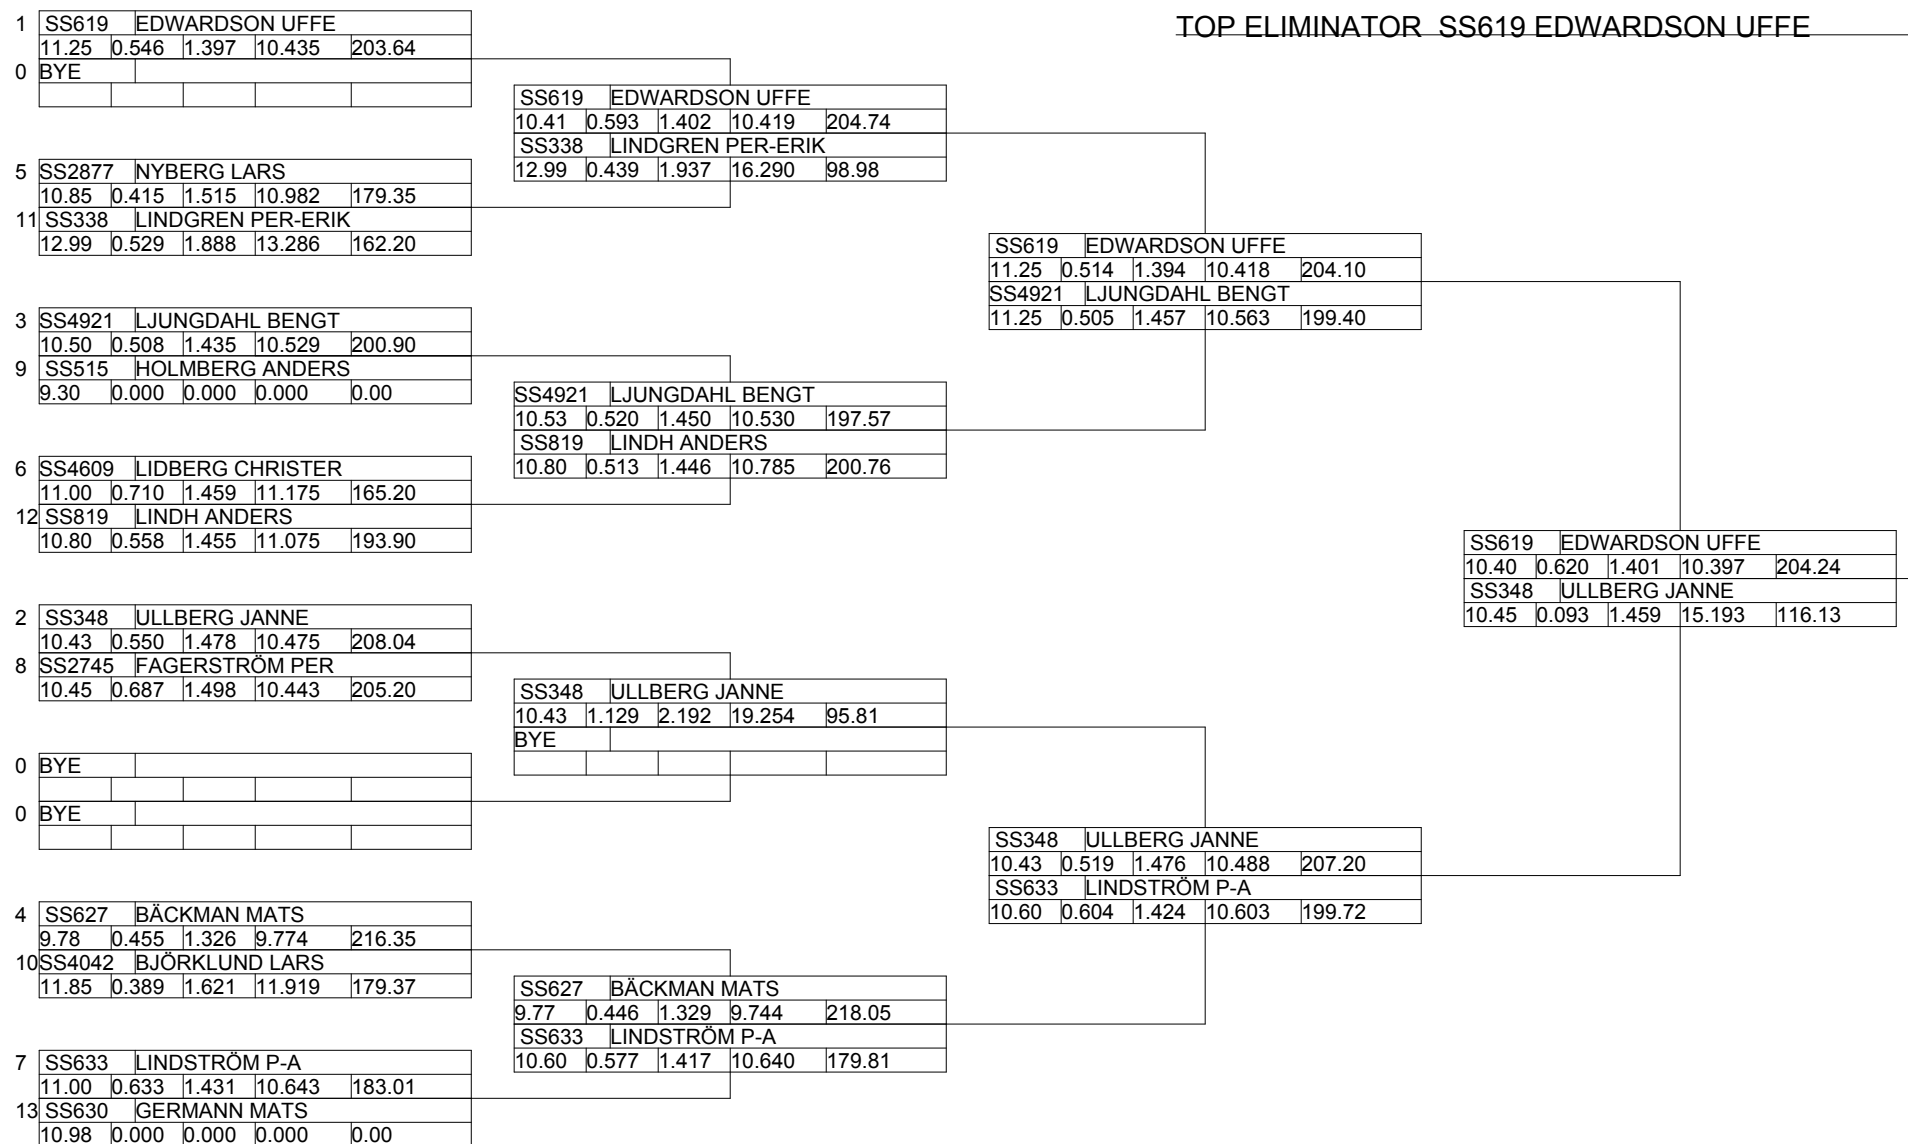

SHRA Skellefteå Timing Crew

Gold Town Summer Nats 2012

Stock/Super Stock - - Round 4

Portatree (C) Timing Systems

Qualifying by
Sportsman
Lanechoice by Qualifying Pos