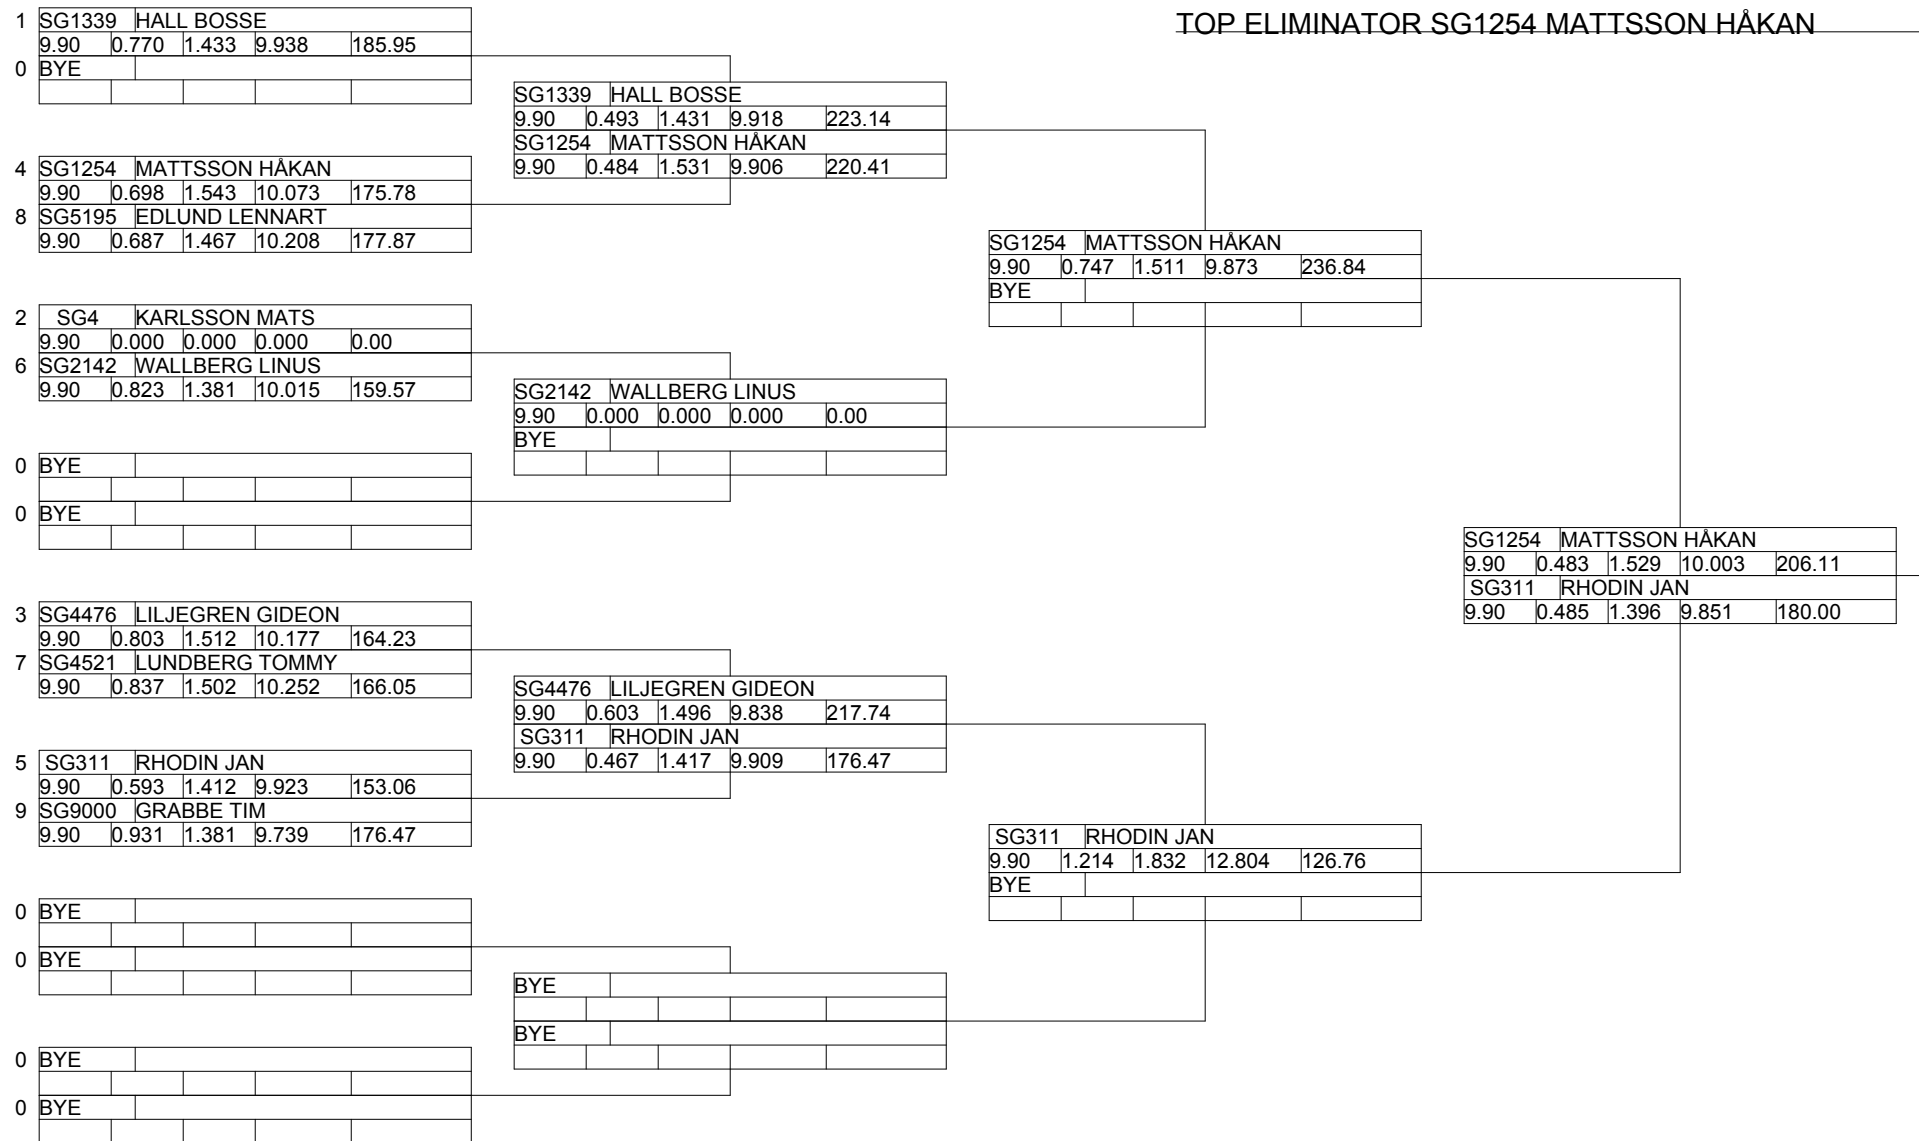

# SHRA Skellefteå Timing Crew

### Super Gas - - Round 4

Portatree (C) Timing Systems

Qualifying by 3 - Closest to Index  
Sportsman  
Lanechoice by Qualifying Pos