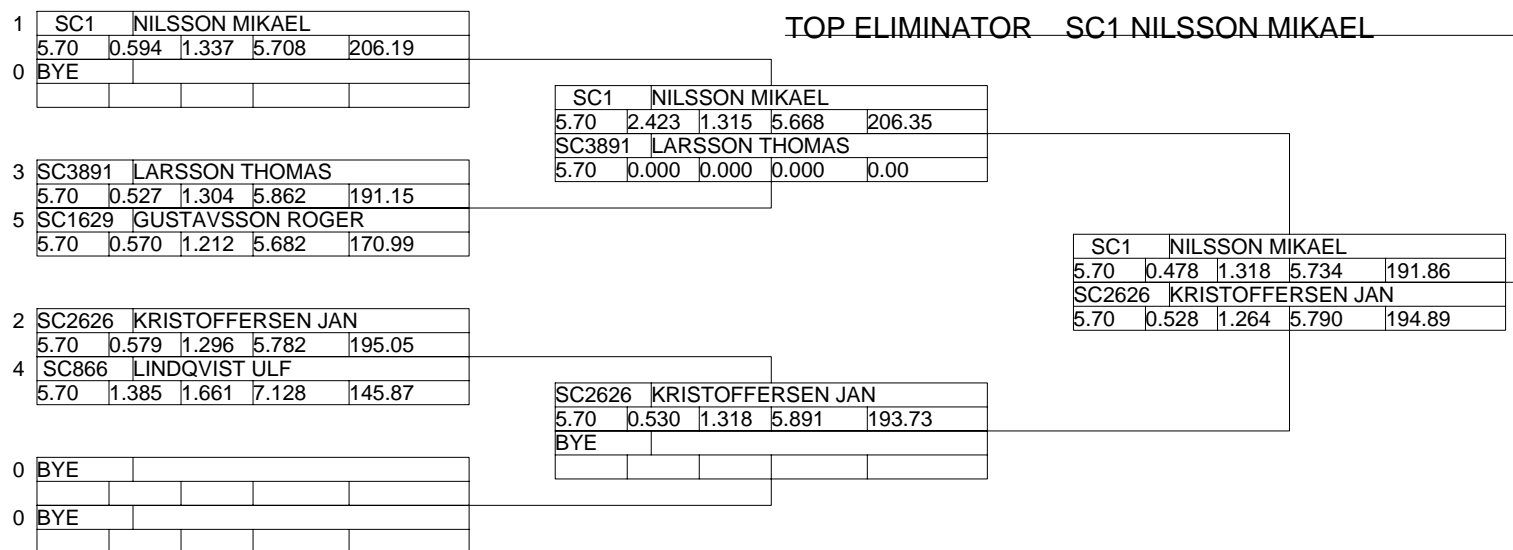

# MECA Raceway

### Super Comp - - Round 3

Portatree (C) Timing Systems

Lanechoice by ET Last Round  
Sportsman  
3 - Closest to Index