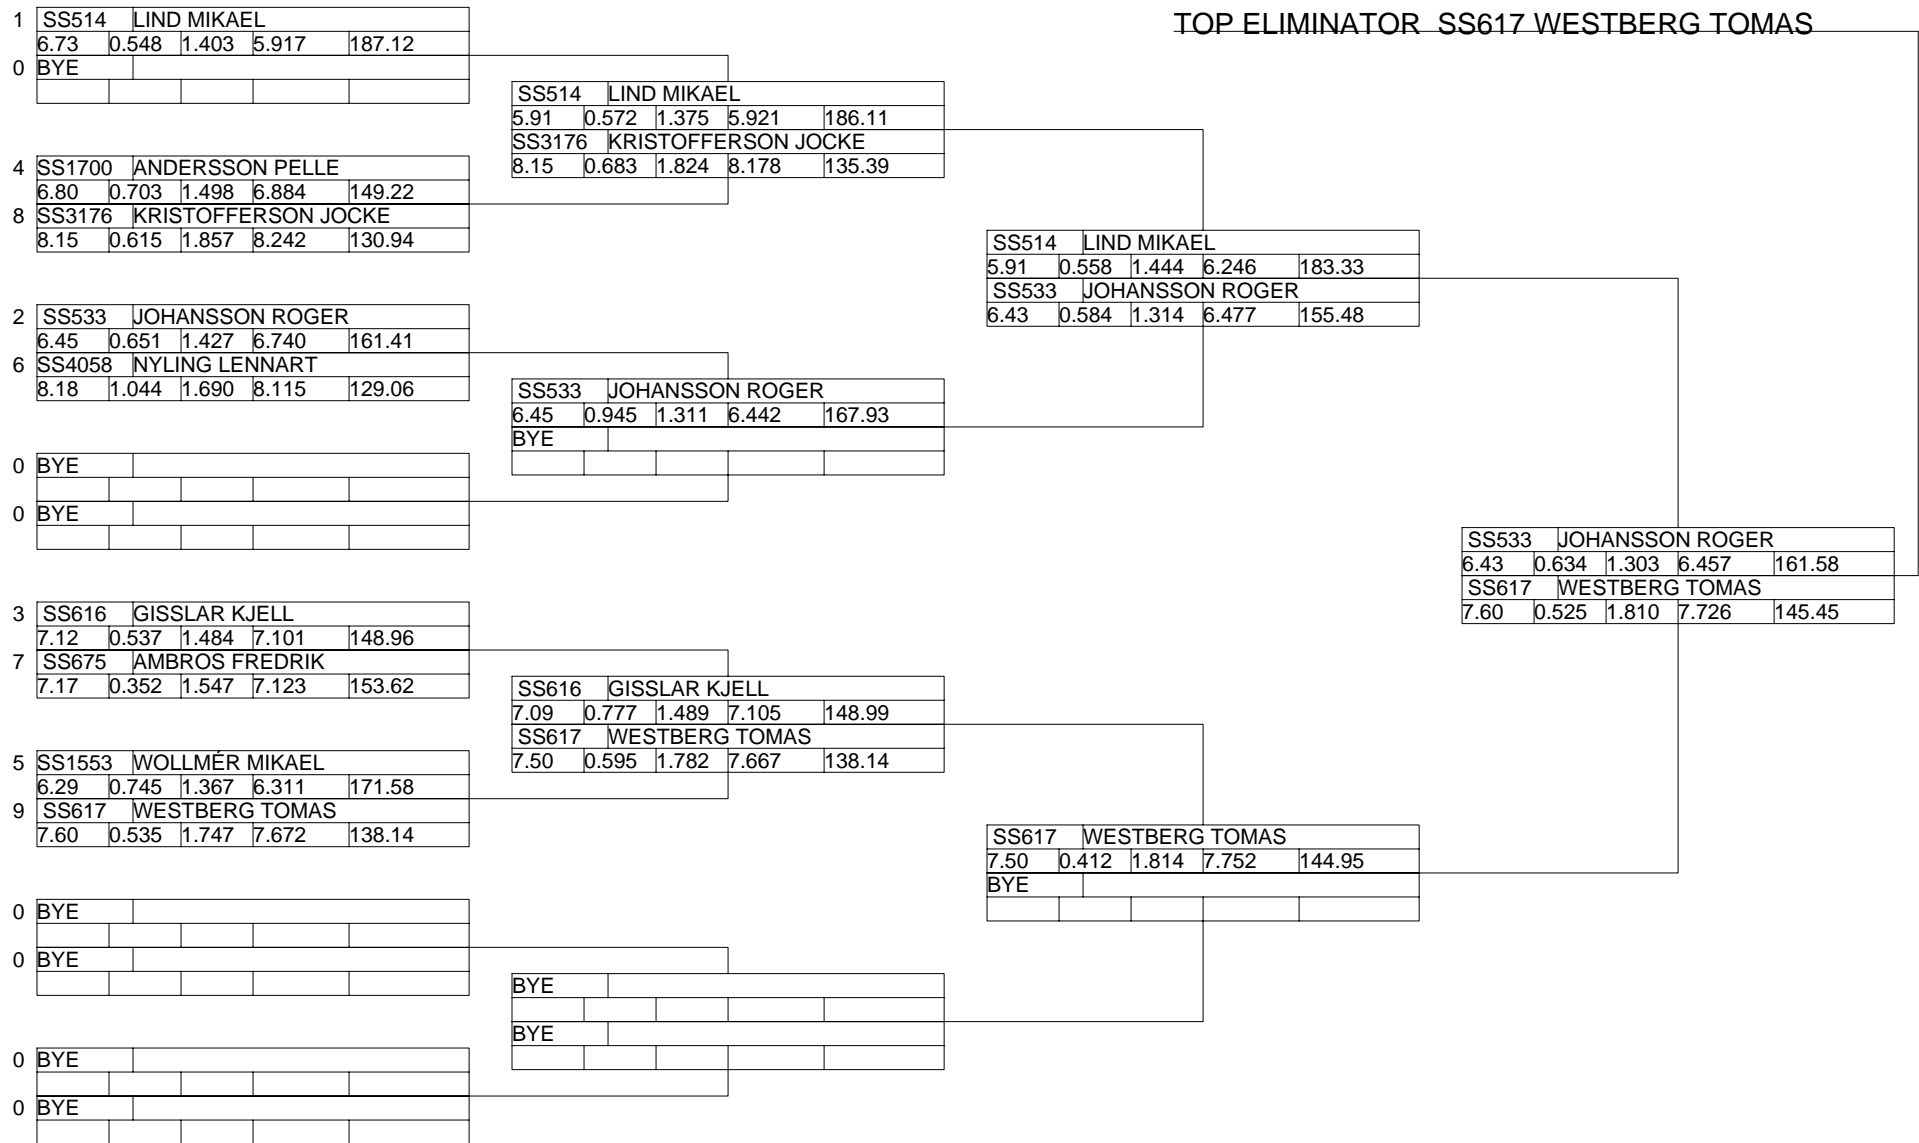

# MECA Raceway

## Winternationals 2008

### Stock / Super Stock - - Round 4

Portatree (C) Timing Systems

Qualifying by  
Sportsman  
Lanechoice by Qualifying Pos