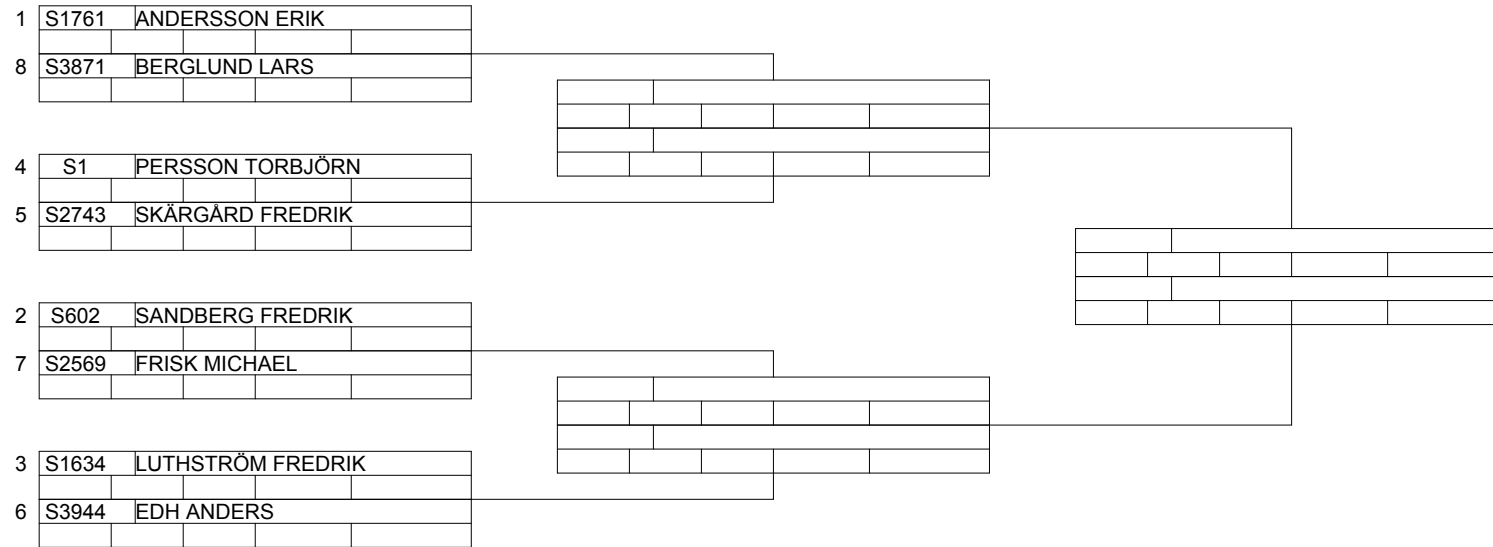

# SHRA Skellefteå Timing Crew

## GOLD TOWN DRAGRACE

### STREET - - Round 1

Portatree (C) Timing Systems

Lanechoice by Qualifying Pos  
Pro  
1 - Best ET