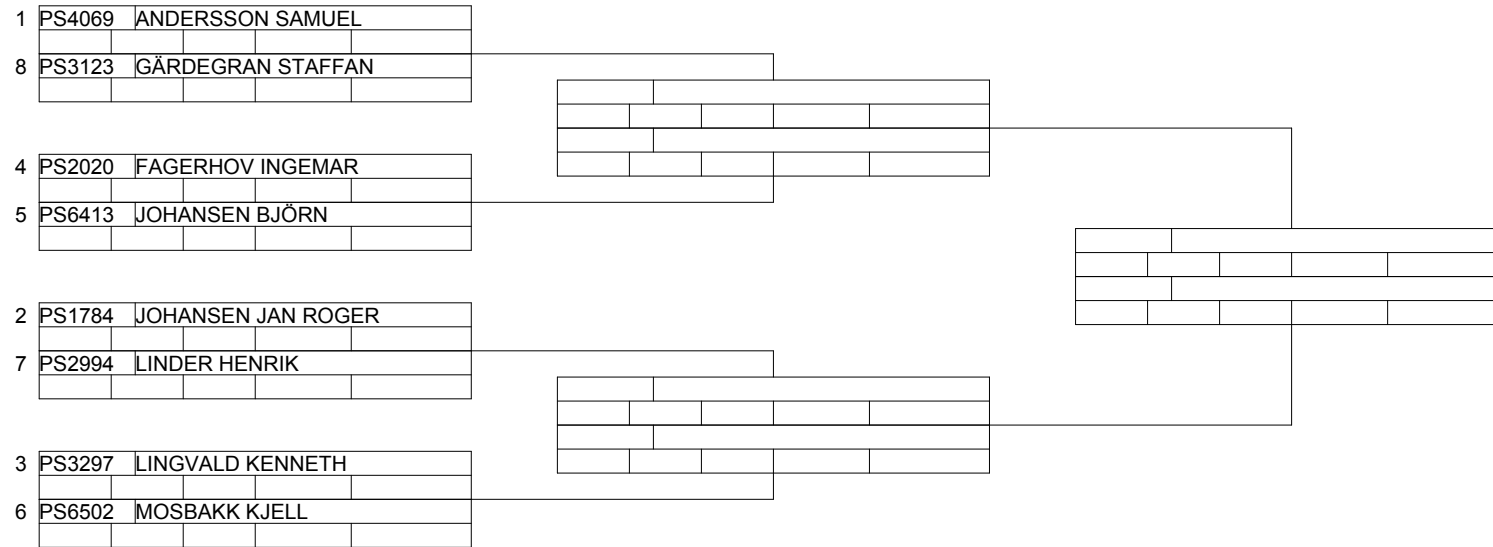

SHRA Skellefteå Timing Crew

GOLD TOWN DRAGRACE

PRO STREET - - Round 1

Portatree (C) Timing Systems

Lanechoice by Qualifying Pos
Pro
1 - Best ET