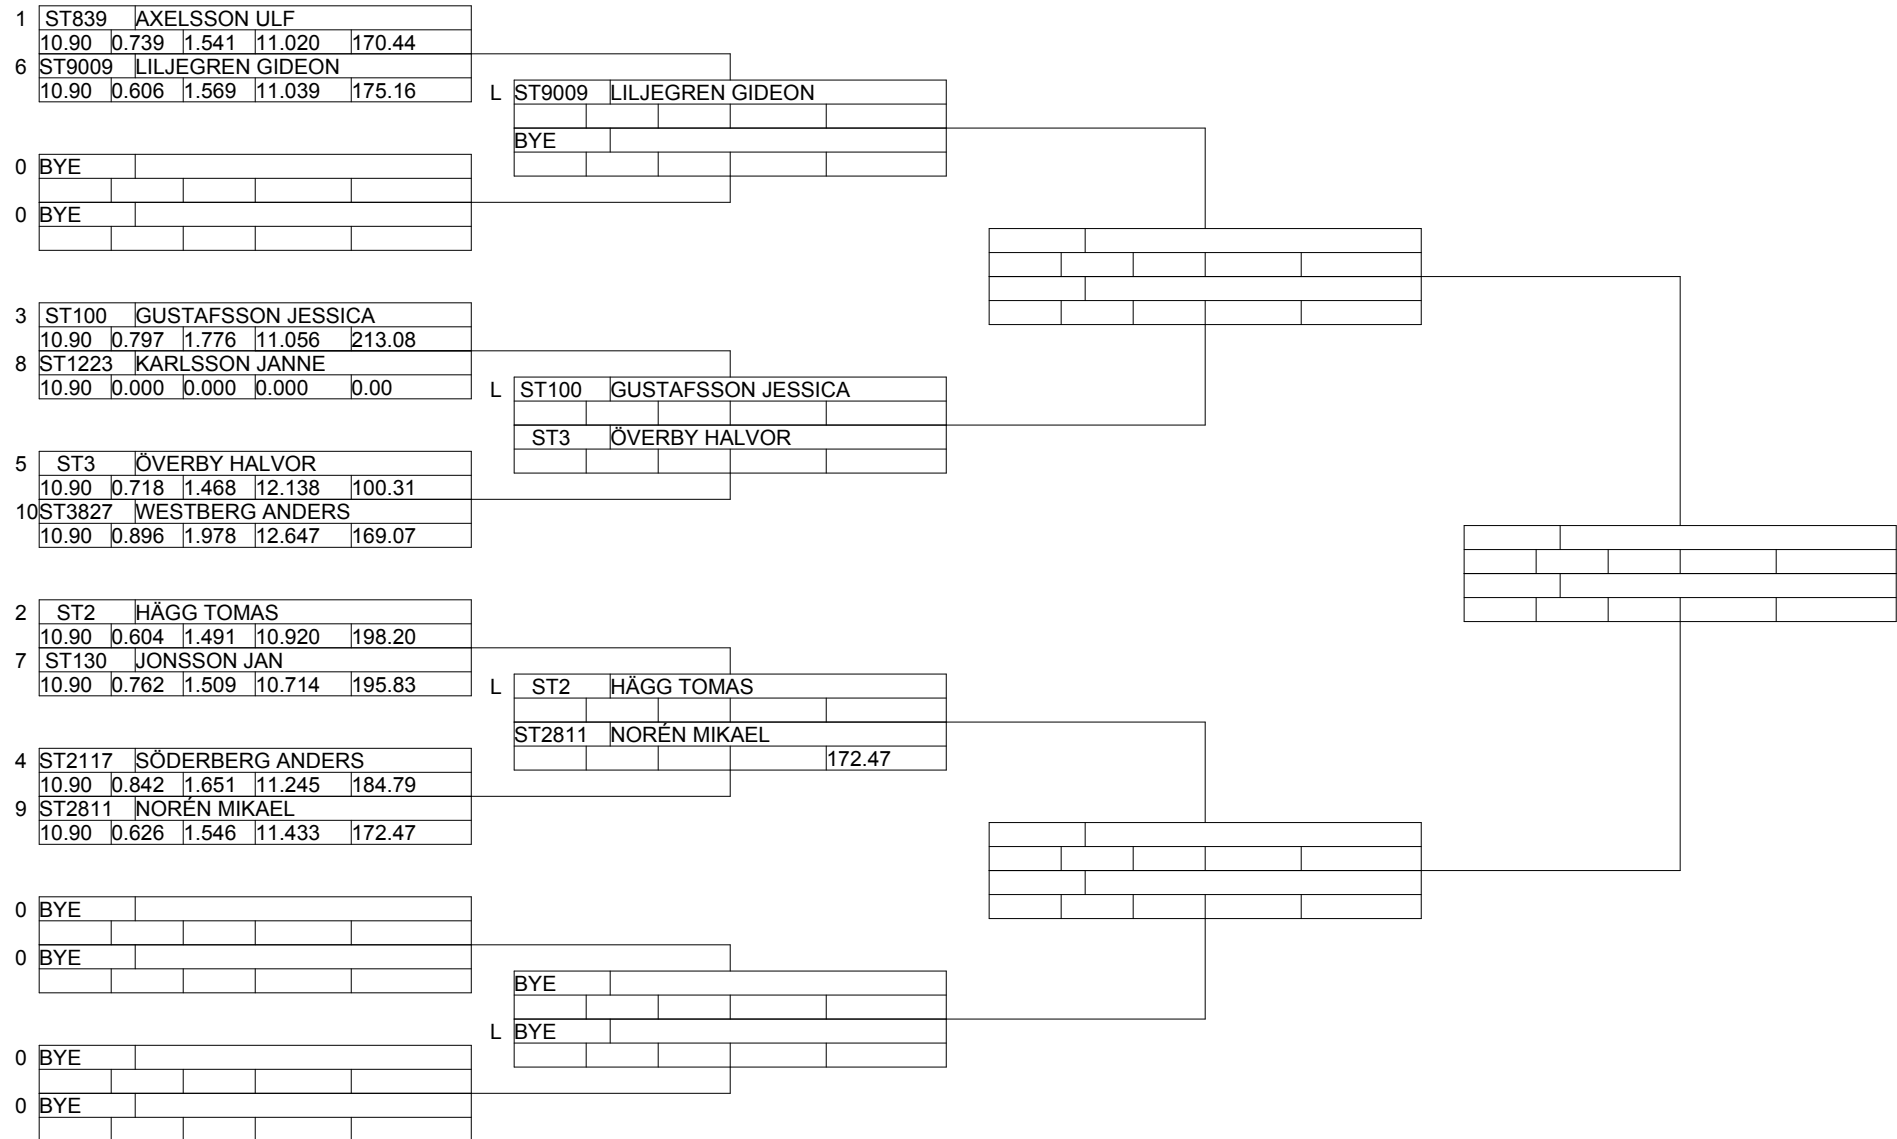

# SHRA Skellefteå Timing Crew

## AROS NATS 2008

### SUPER STREET - - Round 2

Portatree (C) Timing Systems

Qualifying by 3 - Closest to Index  
Sportsman  
Lanechoice by Qualifying Pos