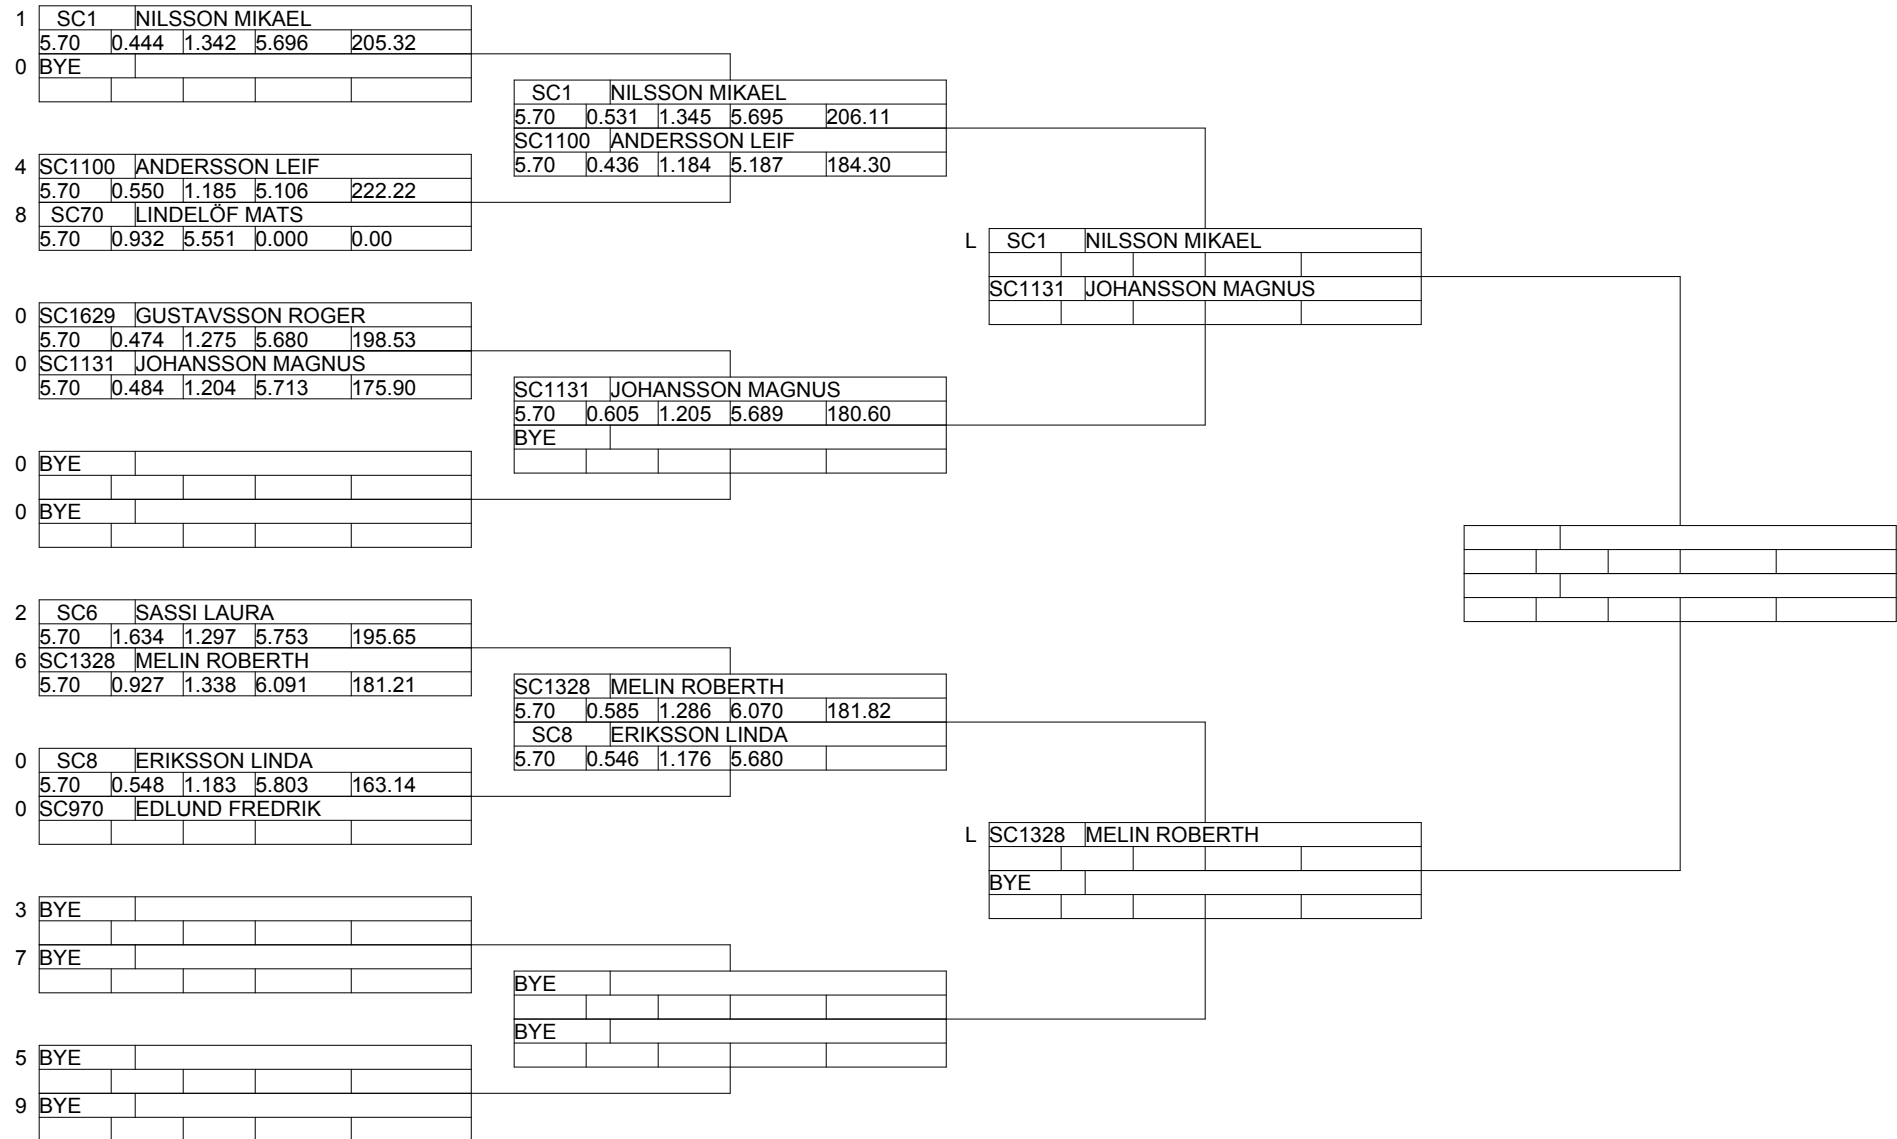

SHRA Skellefteå Timing Crew

AROS NATS 2008

SUPER COMP - - Round 3

Portatree (C) Timing Systems

Qualifying by 3 - Closest to Index
Sportsman
Lanechoice by Qualifying Pos