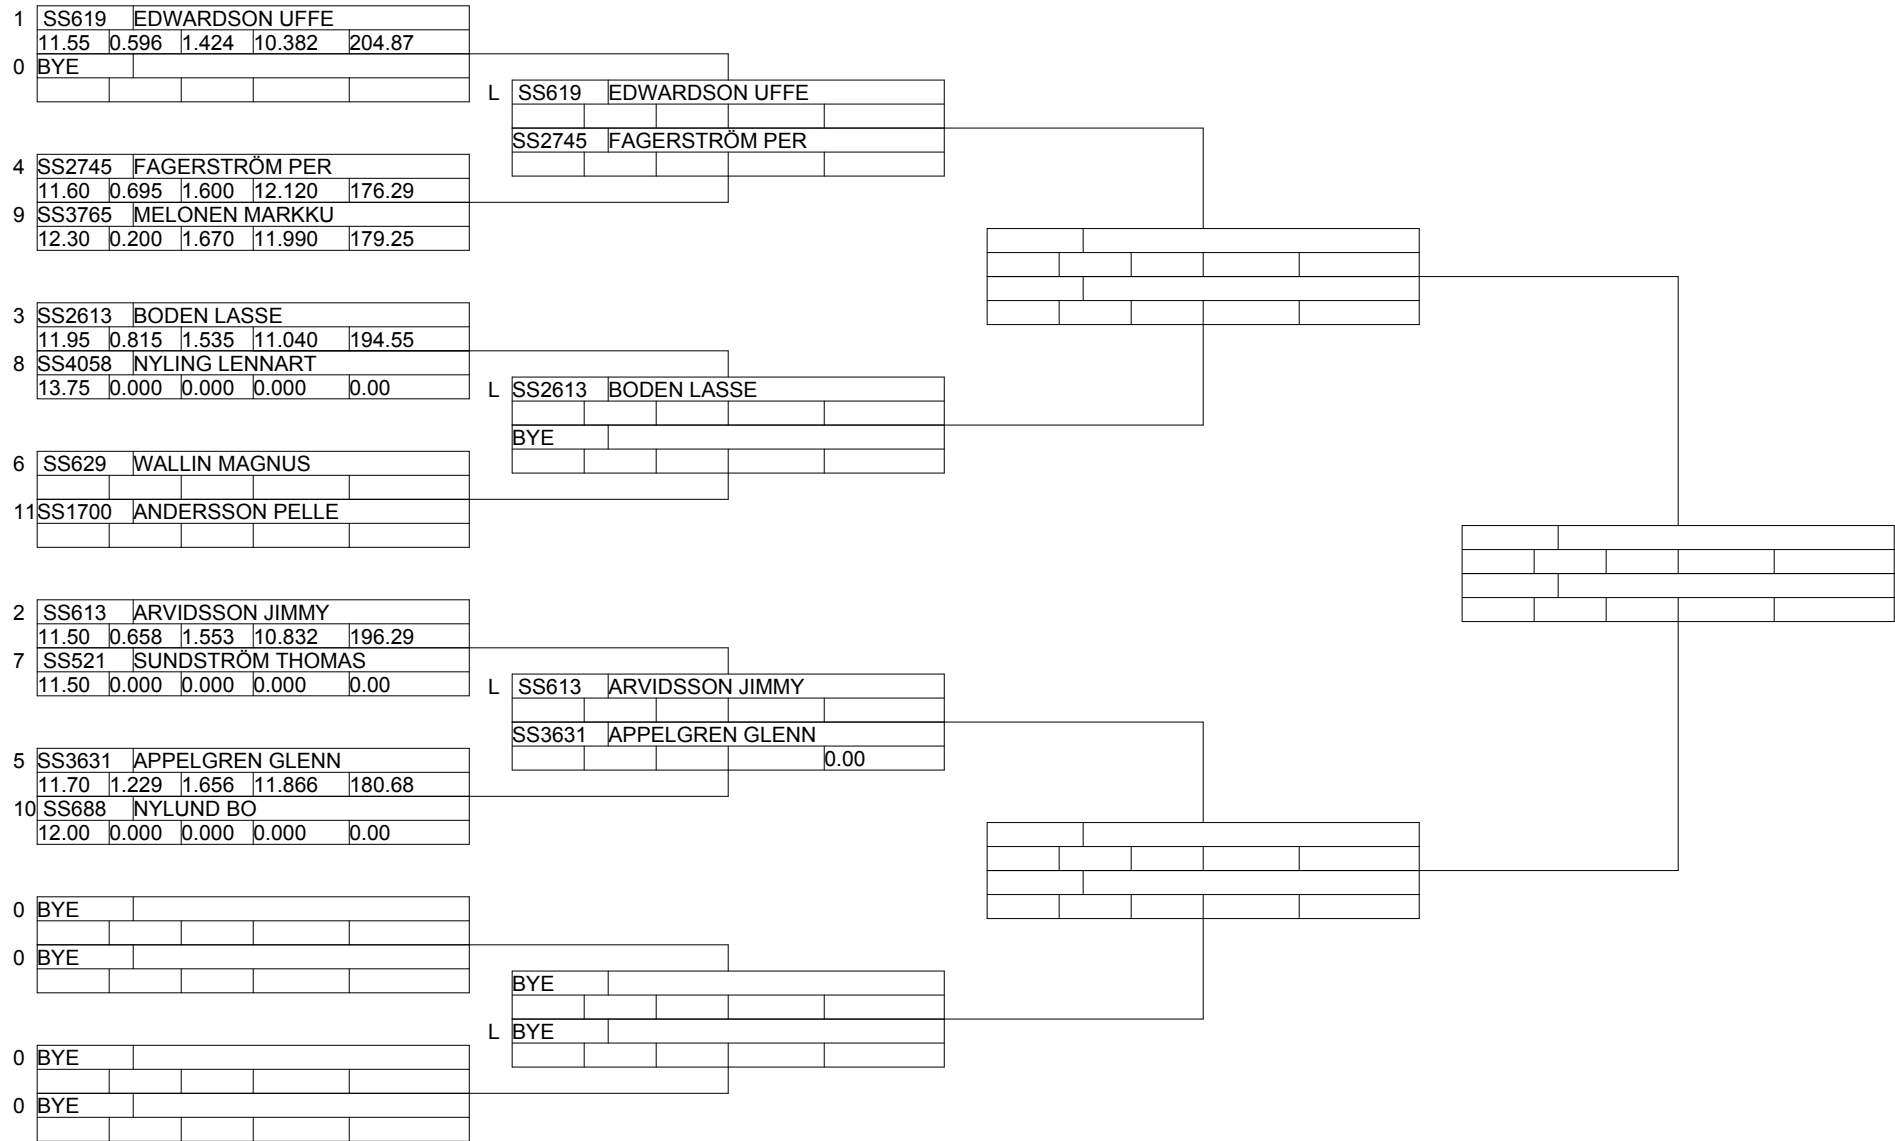

SHRA Skellefteå Timing Crew

AROS NATS 2008

STOCK-SUPER STOCK - - Round 2

Portatree (C) Timing Systems

Qualifying by
Sportsman
Lanechoice by Qualifying Pos