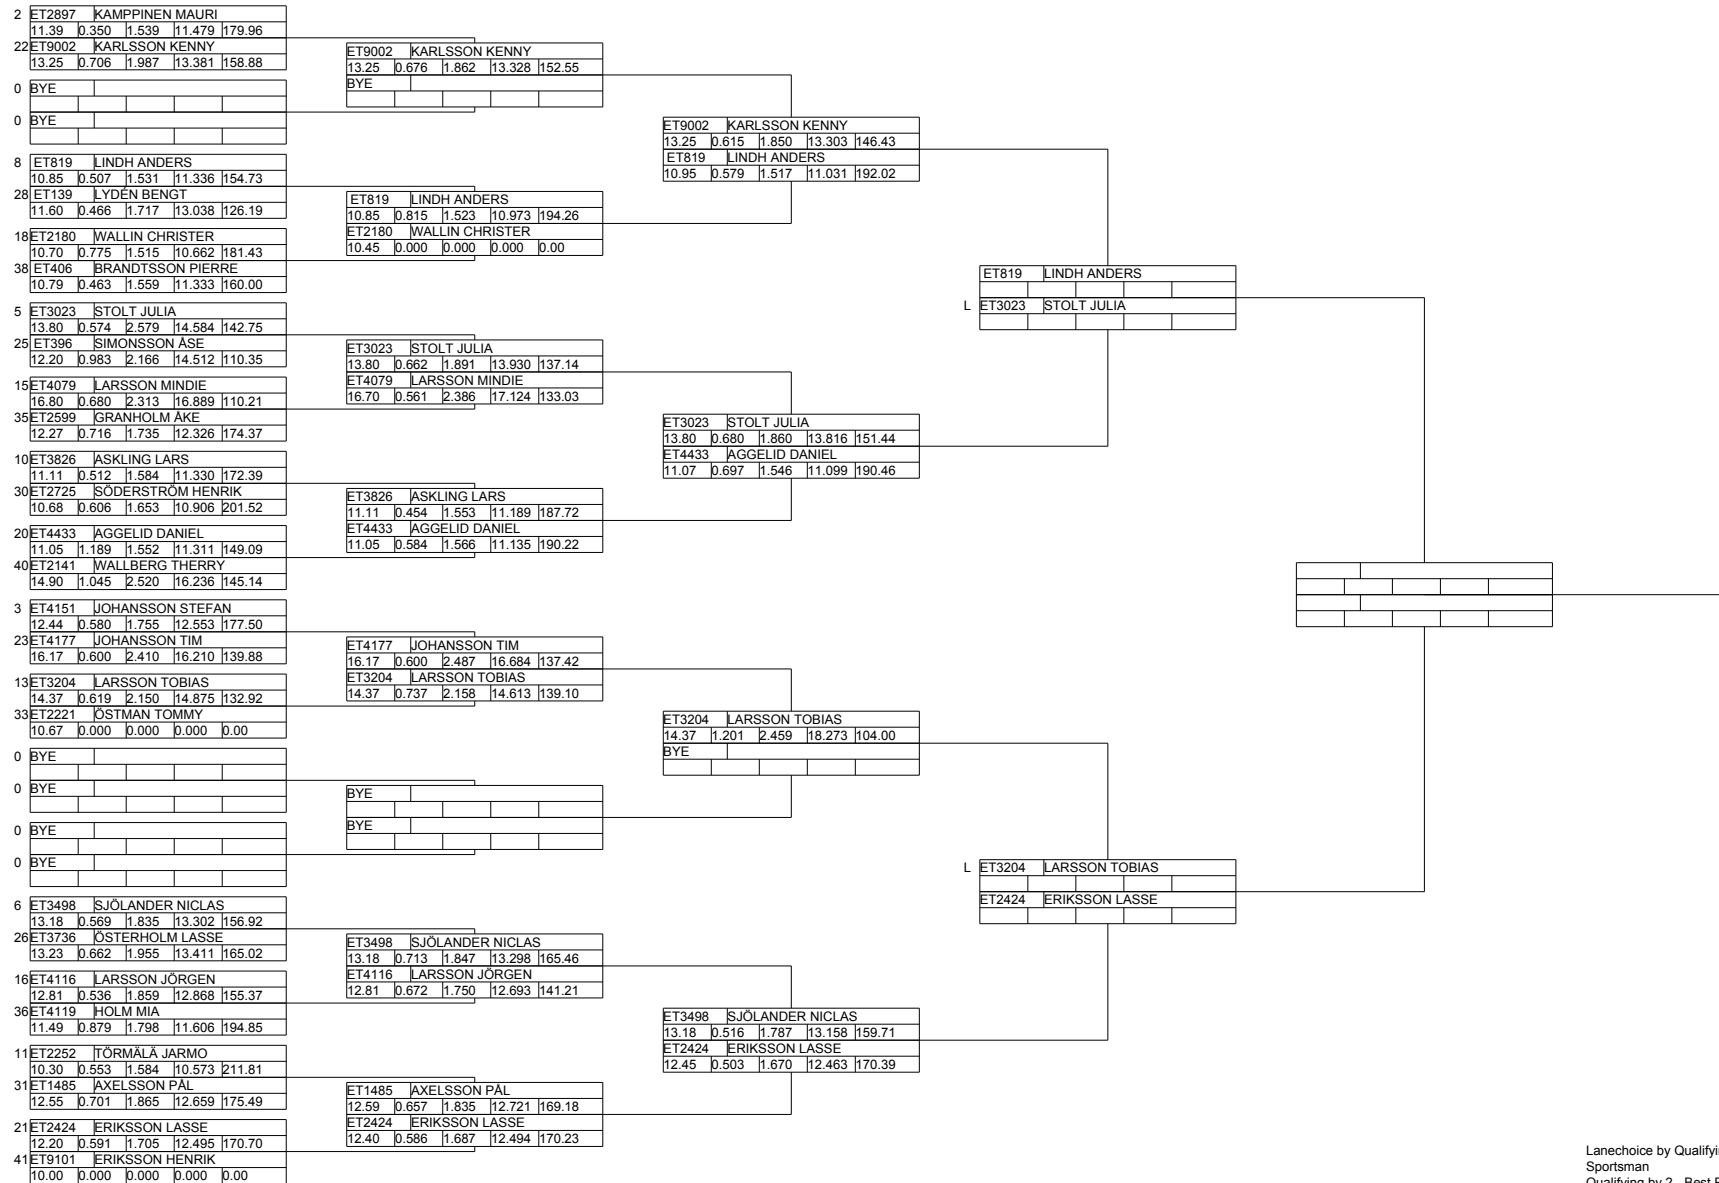

SHRA Skellefteå Timing Crew

AROS NATS 2008

ET PRO - Round 4

Portatree (C) Timing Systems

Lanechoice by Qualifying Pos
Sportsman
Qualifying by 2 - Best RT