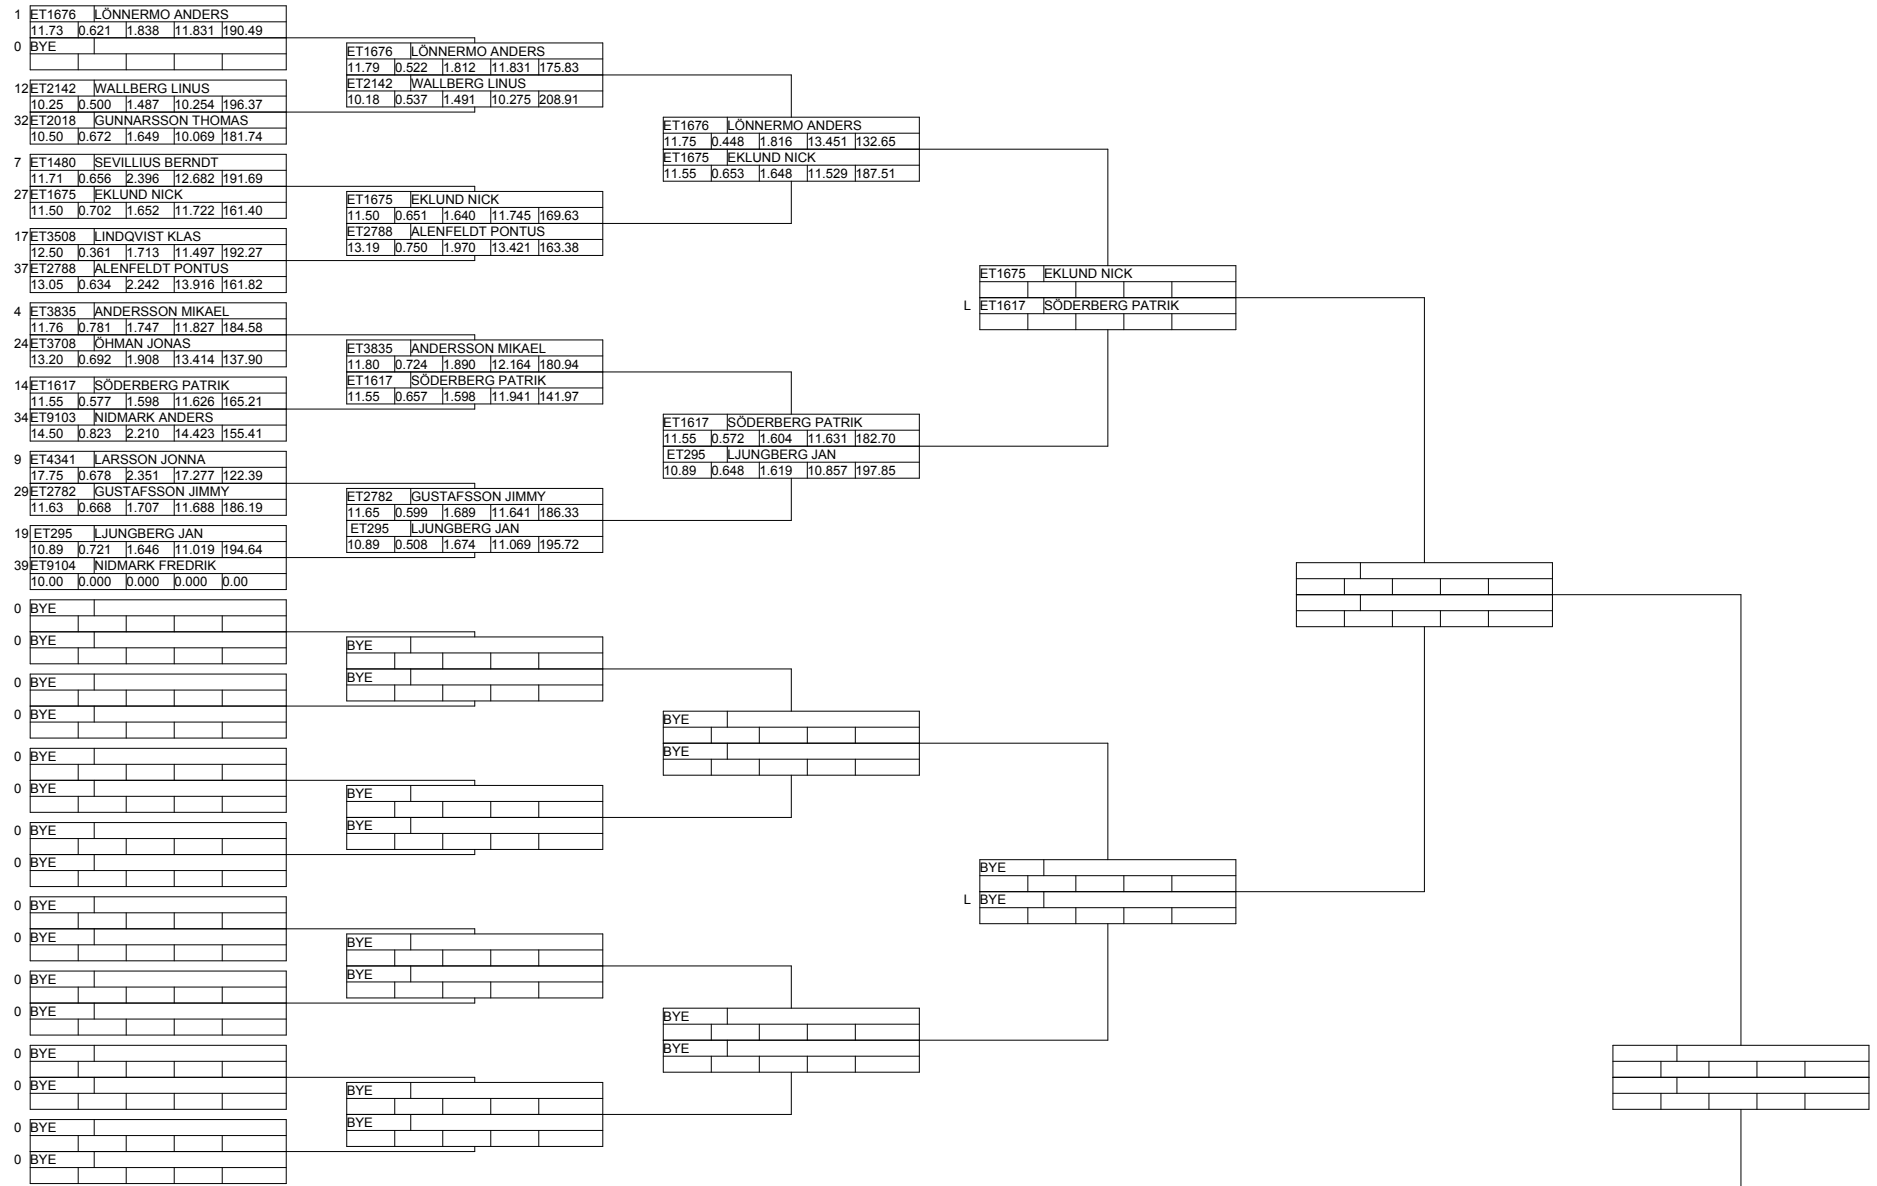

SHRA Skellefteå Timing Crew

AROS NATS 2008

ET PRO - Round 4

Portatree (C) Timing Systems

Lanechoice by Qualifying Pos
Sportsman
Qualifying by 2 - Best RT